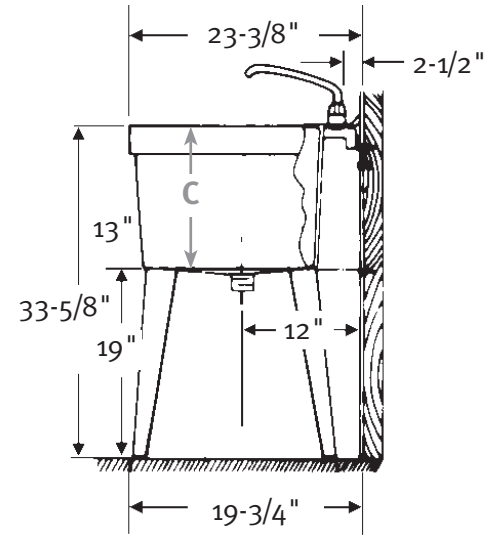

MF-2F Floor Model

- 44-gallon capacity (166L)
- Four legs
- Pre-marked 4" centers but not drilled
- Drain included
- Molded-in wash board

MF-2F Floor Model
23-3/8" D x 45-3/8" W
(594 mm x 1153 mm)
A 22", B 19-1/8", C 13-5/8"

MF-2W Wall Mounted Model

- 44-gallon capacity (166L)
- Wall-bracket assembly
- 4" centers are marked but not drilled
- Drain included
- Molded-in wash board

SPECIFICATIONS

MF-2F & MF-2W Veritek® Double Laundry Tubs

Model	Part	Nominal Dimensions	Ship Wt. Lb.	Ship FedEx	Carton Dims. In.	Cu. Ft.
MF-2F Floor Model	MF20000FM	23-3/8" D x 45-3/8" W (594 mm x 1153 mm)	49	FedEx	47 x 24 x 18	11.75
MF-2W Wall Model	MF20000WM	23-3/8" D x 45-3/8" W (594 mm x 1153 mm)	49	FedEx	47 x 24 x 18	11.75