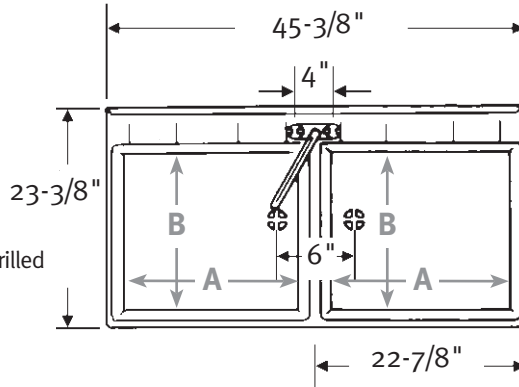

MF-2F Floor Model

- 44-gallon capacity (166L)
- Four legs
- Pre-marked 4" centers but not drilled
- Drain included
- Molded-in wash board

MF-2F Floor Model
23-3/8" D x 45-3/8" W
(594 mm x 1153 mm)
A 22", B 19-1/8", C 13-5/8"

MF-2W Wall Mounted Model

- 44-gallon capacity (166L)
- Wall-bracket assembly
- 4" centers are marked but not drilled
- Drain included
- Molded-in wash board

SPECIFICATIONS

MF-2F & MF-2W Veritek® Double Laundry Tubs

Model	Part	Nominal Dimensions	Ship Wt. Lb.	Ship FedEx	Carton Dims. In.	Cu. Ft.
MF-2F Floor Model	MF20000FM	23-3/8" D x 45-3/8" W (594 mm x 1153 mm)	49	FedEx	47 x 24 x 18	11.75
MF-2W Wall Model	MF20000WM	23-3/8" D x 45-3/8" W (594 mm x 1153 mm)	49	FedEx	47 x 24 x 18	11.75